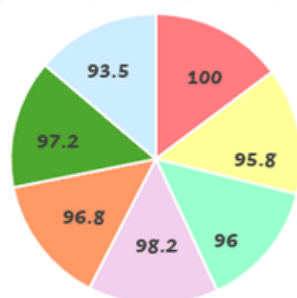

Have a great weekend

Mrs Price

ATTENDANCE PERCENTAGE AND LATES OUR OVERALL ATTENDANCE THIS WEEK IS 96.3%

This weeks attendance winners are Reception. Well done to everyone in Reception, you collectively made 100% attendance this week !!!