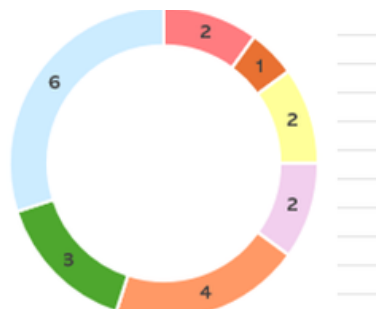

Have a great weekend

Mrs Price

ATTENDANCE PERCENTAGE AND LATES OUR OVERALL ATTENDANCE THIS WEEK IS 96.3%

This weeks attendance winners are Reception. Well done to everyone in Reception, you collectively made 100% attendance this week !!!