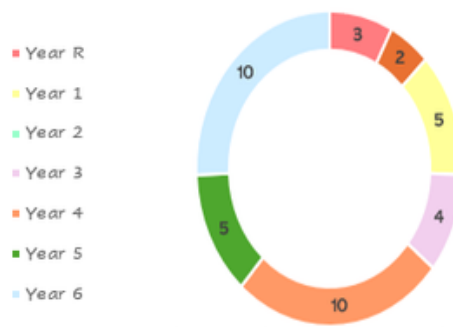

Have a great weekend
Mrs Price

ATTENDANCE PERCENTAGE AND LATES OUR OVERALL ATTENDANCE THIS WEEK IS 93.6%

This weeks attendance winners are Reception
Well done to everyone in Reception, you collectively made 98.7% attendance this week.

Percentage Attendance

Number of Children Late

THIS TERM'S HOUSE POINTS

| | |
|---|------------------------------|
|  | BIRCH 859 |
|  | CHERRY BLOSSOM 948 |
|  | CEDAR 937 |
|  | OAK 860 |

STAR OF THE WEEK