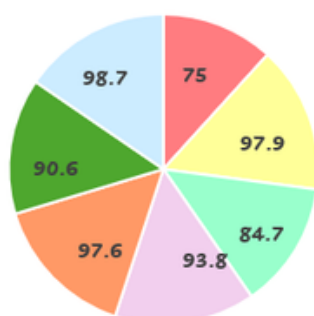

Have a great weekend
Mrs Price

ATTENDANCE PERCENTAGE AND LATES OUR OVERALL ATTENDANCE THIS WEEK IS 93.6%

This weeks attendance winners are Reception
Well done to everyone in Reception, you collectively made 98.7% attendance this week.

Percentage Attendance

Number of Children Late

THIS TERM'S HOUSE POINTS

| | |
|---|------------------------------|
|  | BIRCH 859 |
|  | CHERRY BLOSSOM 948 |
|  | CEDAR 937 |
|  | OAK 860 |

STAR OF THE WEEK