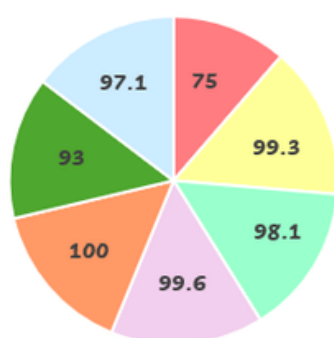

ATTENDANCE PERCENTAGE AND LATES OUR OVERALL ATTENDANCE THIS WEEK IS 97.7%

This weeks attendance winners are Y4. Well done to everyone in Y4, you collectively made 100% attendance this week !!!